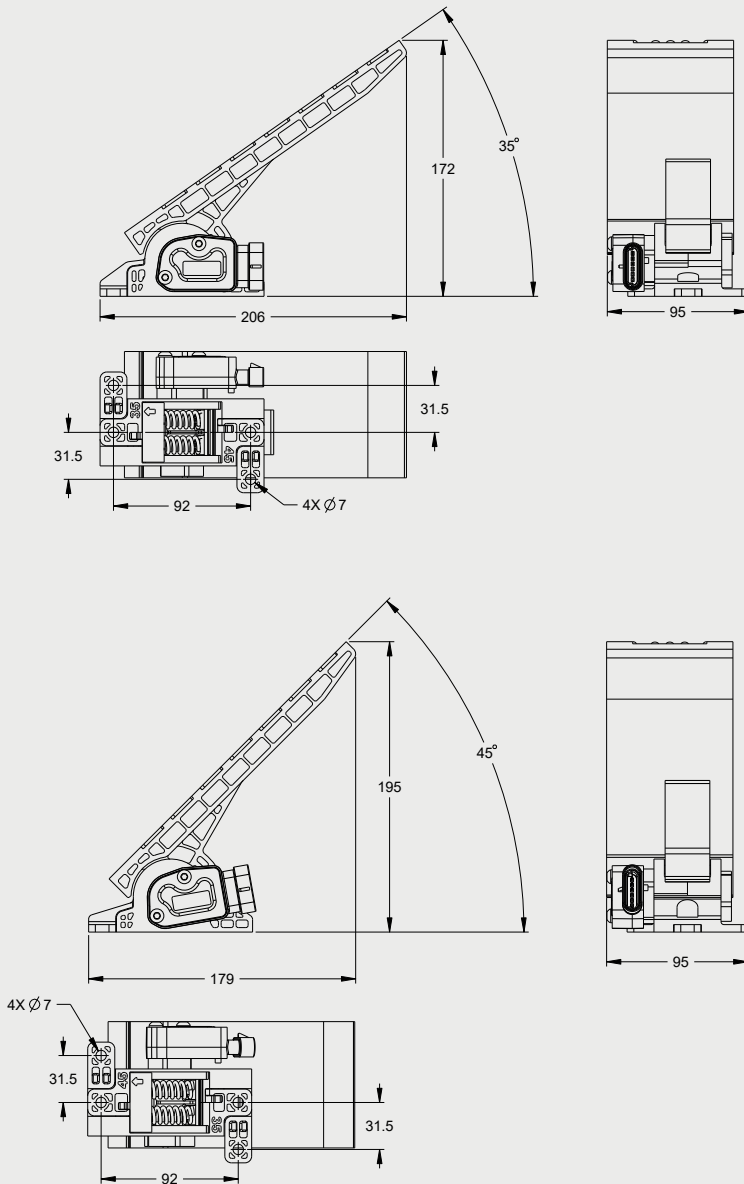

CCS PEDAL

COMPACT COMPOSITE SUSPENDED PEDAL

PRODUCT SPECIFICATIONS

PARAMETERS	SPECIFICATIONS
RATED LIFE	1,000,000 CYCLES
LOAD RATING	900N (202LB)
SPECIFICATION COMPLIANCE	FMVSS124, SAE J1455, SAE J1113
OPERATING TEMPERATURE	-40°C TO +85°C

FEATURES

- > 20° PEDAL TRAVEL FROM THE REST POSITION
- > INNOVATIVE DESIGN WITH FEW PARTS AND A LARGE BEARING DIAMETER PROVIDING EXCELLENT ABILITY TO WITHSTAND HARSH VEHICLE ENVIRONMENTS
- > EASY MOUNTING
- > INTEGRATED SENSOR WITH METRIPACK 150 CONNECTOR

OPTIONS

- > AVAILABLE IN HIGH OR LOW STARTING ANGLES
- > TWO SENSOR OUTPUT CHANNELS CAN BE CONFIGURED FOR ANALOGUE, SWITCH OR PWM OUTPUTS, DEPENDING UPON THE VEHICLE REQUIREMENTS
- > ALTERNATIVELY, THE PEDAL CAN BE CONFIGURED TO PROVIDE A CANBUS OUTPUT

CHINA: 1288 KANGQIAO EAST ROAD, 201319 PUDONG, CHINA // T: +86 2158134411

EUROPE: HLAVNÁ 48, 952 01 VRÁBLE, SLOVAKIA // T: +42 1 377 911 542

NORTH AMERICA: 300 SOUTH COCHRAN PO BOX 588 WILLIS, TX 77378, USA // T: +1 936 856 2971

WWW.KONSGBERGAUTOMOTIVE.COM