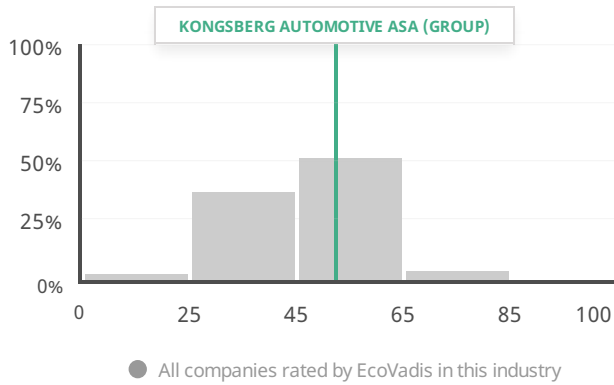

KONGSBERG AUTOMOTIVE ASA (GROUP)

KONGSBERG - Norway | Manufacture of parts and accessories for motor vehicles

EVID: DD261715

Publication date: 31 Mar 2023

Valid until: 31 Mar 2024

Sustainability performance

- Insufficient
- Partial
- Good
- Advanced
- Outstanding
- Average score